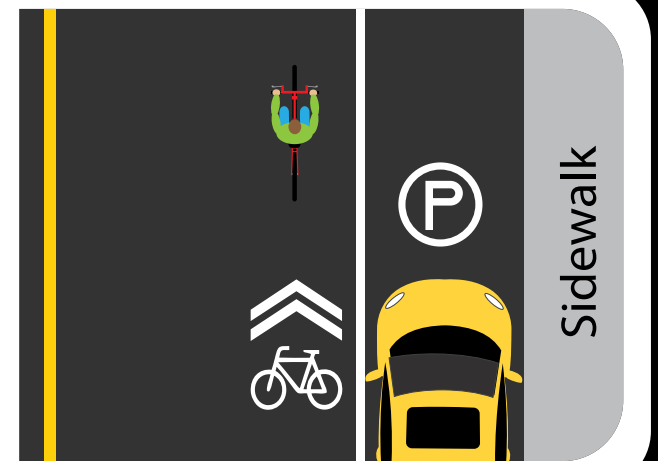

SHARE THE ROAD

Cyclists are encouraged to cycle over these **bicycle symbols** in the direction that the arrows point.

On this route, **parking lanes** are marked by solid white lines. **Cyclists should not ride in these parking lanes.**

Cyclists are encouraged to ride **side-by-side** along vehicles. Drivers should keep close to the yellow centre-line, and cyclists should keep to the right. Drivers may pass if it is safe to do so.

Cyclists are encouraged to ride in the middle of the lane, and travel in **single file** with vehicles. Drivers should reduce their speed and follow behind cyclists, and may pass if it is safe to do so.